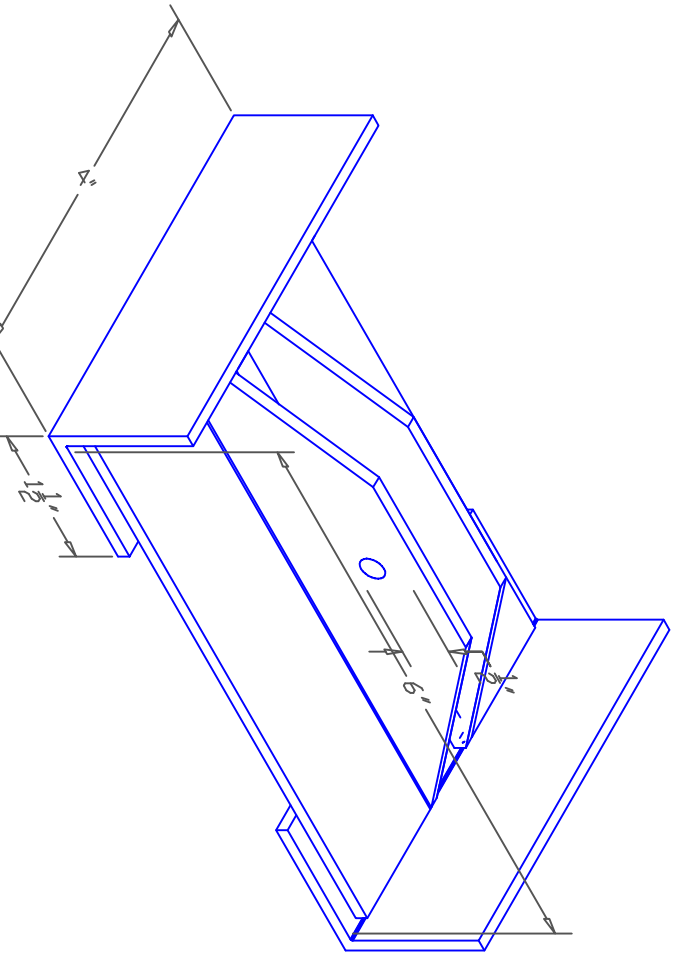

PRODUCED BY AN AUTODESK EDUCATIONAL PRODUCT

2007 Milwaukee Vex
 League
 Marble Madness
 Player Teeter
 Totter
 Arm
 Drawn By: KWK
 Date: 10/02/07

PRODUCED BY AN AUTODESK EDUCATIONAL PRODUCT